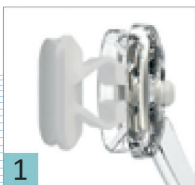

Composed of only 2 parts, this mask is extremely easy to fit and clean. Its lightweight and small profile make it a perfect mask for patients looking for a lighter and less obtrusive mask. The iO has quiet venting and very soft silicone cushioning to improve patient comfort.

#### ITEM#

iO Mini Nasal, Small iOMN1001

iO Mini Nasal, Medium iOMN1002

iO Mini Nasal, Large iOMN1003

#### REORDER PARTS#

iO Mini Nasal, Small Cushion iOMN3001

iO Mini Nasal, Medium Cushion iOMN3002

iO Mini Nasal, Large Cushion iOMN3003

iO Mini Nasal Replacement Headgear iOMN2001

*Restoring Profitability to CPAP*