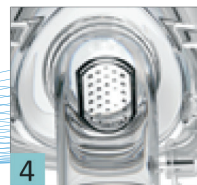

Composed of only 2 parts, this mask is extremely easy to fit and clean. Its lightweight and small profile make it a perfect mask for patients looking for a lighter and less obtrusive mask. The iO has quiet venting and very soft silicone cushioning to improve patient comfort.

#### ITEM#

iO Mini Nasal, Small iOMN1001

iO Mini Nasal, Medium iOMN1002

iO Mini Nasal, Large iOMN1003

#### REORDER PARTS#

iO Mini Nasal, Small Cushion iOMN3001

iO Mini Nasal, Medium Cushion iOMN3002

iO Mini Nasal, Large Cushion iOMN3003

iO Mini Nasal Replacement Headgear iOMN2001

*Restoring Profitability to CPAP*