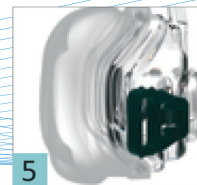

Composed of only 2 parts, this mask is extremely easy to fit and clean. Its lightweight and small profile make it a perfect mask for patients looking for a lighter and less obtrusive mask. The iO has quiet venting and very soft silicone cushioning to improve patient comfort.

#### ITEM#

iO Mini Nasal, Small iOMN1001

iO Mini Nasal, Medium iOMN1002

iO Mini Nasal, Large iOMN1003

#### REORDER PARTS#

iO Mini Nasal, Small Cushion iOMN3001

iO Mini Nasal, Medium Cushion iOMN3002

iO Mini Nasal, Large Cushion iOMN3003

iO Mini Nasal Replacement Headgear iOMN2001

*Restoring Profitability to CPAP*