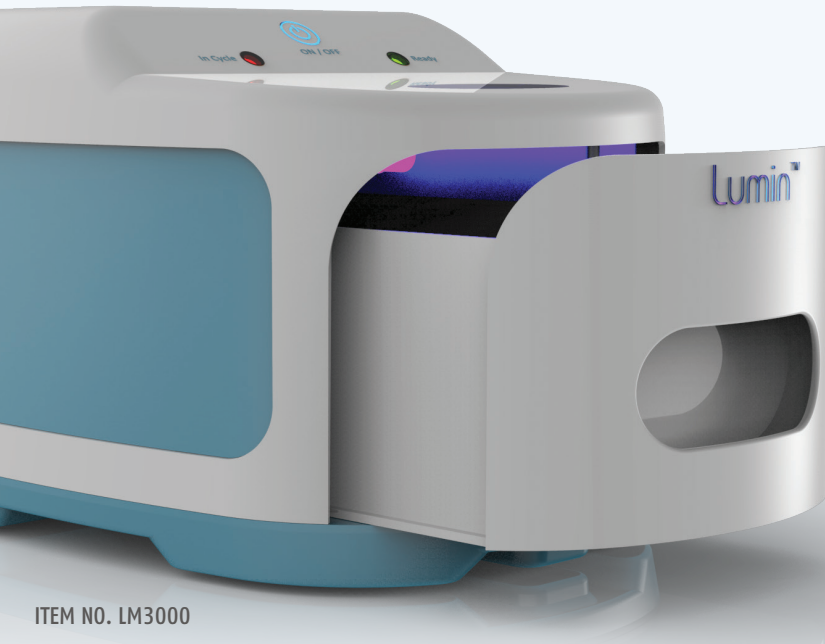

Don't breathe through a dirty CPAP

Contact your provider to purchase

Lumin[®] Bullet

CPAP TUBING SANITIZER

The newest most ingenious way of
disinfecting your CPAP hose, from
the inside with no chemicals

Lumin[®] Bullet is universally compatible with almost every brand and style of
CPAP hose and heated tubing. The Lumin[®] Bullet, however, is not
compatible with the ResMed Climate Line heated hose.

ITEM NO. LM4000

For more information visit
www.3BLumin.com

Disinfects In Seconds

 *3B[™] Medical, Inc.*

Kills 99% of Bacteria

 *3B™ Medical, Inc.*

ITEM NO. LM3000

Don't breathe through a dirty CPAP