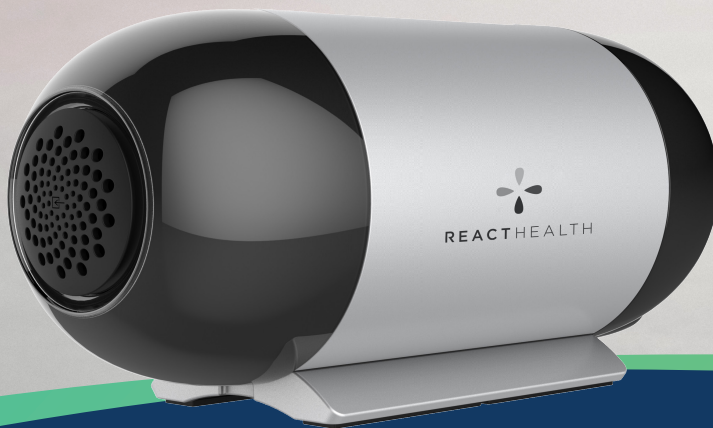

About The TravelPAP

The NEW Luna TravelPAP is a small and lightweight PAP device that offers you the freedom to get a good night's sleep no matter where you go!

The Luna TravelPAP Offers

- » Small and Lightweight size, 14 ounces
- » Light ring indicator gives peace of mind that the device is working correctly
- » Supply Reminders
- » LightTrip (US) Smartphone APP
- » Optional 12V DC Adapter for Car, Camper, Truck or RV!

Luna TravelPAP Specifications

Size	6.26 in x 2.60 in x 2.83 in
Weight	14.1 ounces
Modes	CPAP, AutoCPAP
Pressure Range	4-20 cmH2O (in 0.5cm increments)
Ramp	Auto, 0-60 mins
Sound Level	<30dBA*

Great For

- » Business Travelers
- » Leisure Travelers
- » Truck Drivers
- » Car and RV Camping
- » and More!