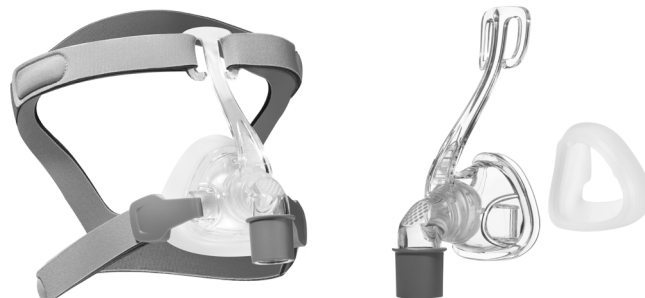

## Rio II Nasal Pillow Mask

Swift FX	Pilairo
Airfit P10	Dreamwear
Rio	

SIZE	KIT W/HG	CUSHIONS/PILLOWS
ALL SIZE KIT	RII1000	RII3001, RII3002, RII3003
SMALL	n/a	RII3001
MEDIUM	n/a	RII3002
LARGE	n/a	RII3003
Headgear - RII2001		

## Siesta Nasal Mask

DreamWear Nasal	AirFit N20
Dream Wisp	AirFit N30
AirFit N10	

SIZE	KIT W/HG	CUSHIONS/PILLOWS
ALL SIZE KIT	SNM1000	
SMALL	SNM1001	SNM3001
MEDIUM	SNM1002	SNM3002
LARGE	SNM1003	SNM3003
Headgear - SNM2001		

## Viva Nasal Mask

iO	Comfort Gel Blue Nasal
Aerie	Eson 2
Flefit Nasal Masks	Dreamwear

SIZE	KIT W/HG	CUSHIONS/PILLOWS
All Size Kit	Vi1000	Vi3001, Vi3002, Vi3003
SMALL	Vi1001	Vi3001
MEDIUM	Vi1002	Vi3002
LARGE	Vi1003	Vi3003
Headgear - Vi2001		