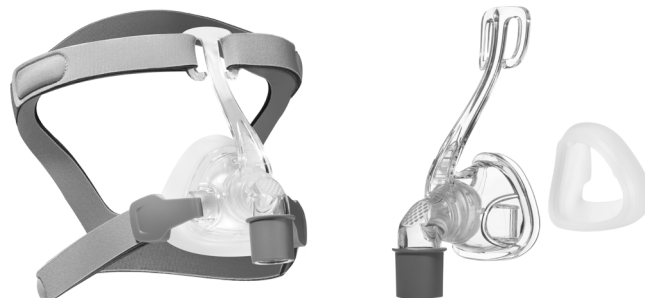

Make The Switch to 3B™ Medical

Rio II Nasal Pillow Mask

Swift FX	Pilairo
Airfit P10	Dreamwear
Rio	

SIZE	KIT W/HG	CUSHIONS/PILLOWS
ALL SIZE KIT	RII1000	RII3001, RII3002, RII3003
SMALL	n/a	RII3001
MEDIUM	n/a	RII3002
LARGE	n/a	RII3003
Headgear - RII2001		

Siesta Nasal Mask

DreamWear Nasal	AirFit N20
Dream Wisp	AirFit N30
AirFit N10	

SIZE	KIT W/HG	CUSHIONS/PILLOWS
ALL SIZE KIT	SNM1000	
SMALL	SNM1001	SNM3001
MEDIUM	SNM1002	SNM3002
LARGE	SNM1003	SNM3003
Headgear - SNM2001		

Viva Nasal Mask

iO	Comfort Gel Blue Nasal
Aerie	Eson 2
Flefit Nasal Masks	Dreamwear

SIZE	KIT W/HG	CUSHIONS/PILLOWS
All Size Kit	Vi1000	Vi3001, Vi3002, Vi3003
SMALL	Vi1001	Vi3001
MEDIUM	Vi1002	Vi3002
LARGE	Vi1003	Vi3003
Headgear - Vi2001		