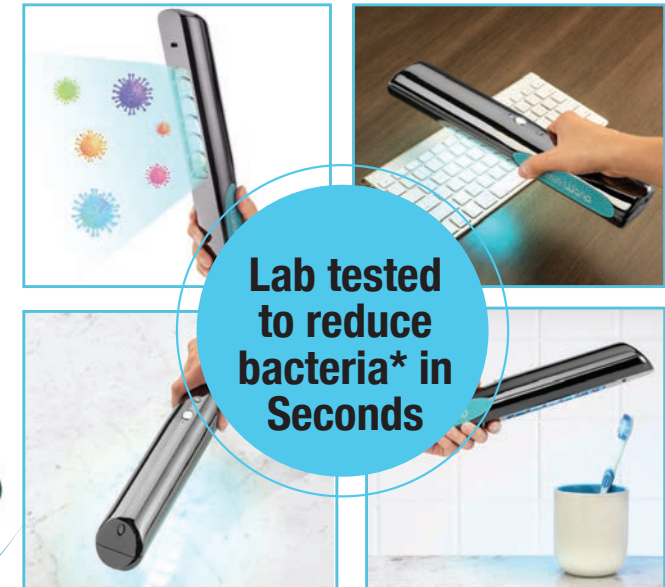

## Lumin® Wand

Portable & Compact UVC Sanitizer

The Lumin® Wand operates using a form of high energy light that is focused narrowly on the wavelength to reduce bacteria.\*

Lumin Wand  
Item No. LW5000

CORDLESS  
RECHARGEABLE

ONE-TOUCH  
CONTROL

120 MINUTES OF  
PERFORMANCE

Lab tested  
to reduce  
bacteria\* in  
Seconds

Lab Tested on Hard Non-Porous Surfaces:  
Human Coronavirus >99.99% and Influenza H1N1 >99.99%